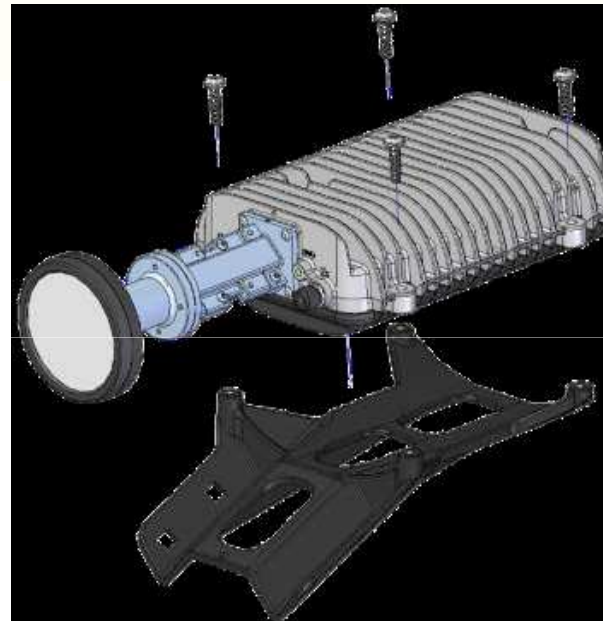

M2sat KaSatPro Terminal Equipment

Fixed antenna

- 71x77cm antenna
- Universal mount
- 1 coax cable from antenna to modem

Fly-away antenna

- 0.75 m flyaway antenna
- IATA compliant cases (< 35kg each)
- Deployment in 15 min by 1 person

Drive-away unit

- Up to 10Mbps duplex, Eutelsat approved
- One button, auto-pointing KA-SAT satellite on 360°

M²
MEAT

KaSatPro
Outdoor Unit - TRIA

4 Watt (Pro)

« TRIA » (Transmit-Receive Integrated Assembly)

Standard Fixed KaSatPro Kits

KaSatPro **KIT-TW PRO**

Professional kit with Advanced modem, 4 W transceiver & 1,2 mtr antenna

KaSatPro **KIT-TW PRO75**

Professional kit with Advanced modem, 3 W transceiver & 0,75 mtr mid-pole antenna

KaSatPro **KIT-TPM PRO75**

Professional kit with Advanced modem, 3 W transceiver & 0,75 mtr antenna Top Pole Mount

KaSatPro Additional Equipment

M2st has a rich offer on additional IP and Application Equipment that can be used in combination with basic KaSatPro systems including: