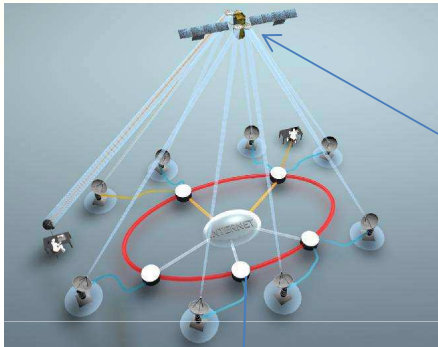

M2
MEAT

KaSatPro Business Internet Access

KaSatPro Business Internet Access :

- Business Grade Internet Access service by satellite in Europe
- Increased service availability with professional grade terminal
- One static IP address
- Minimum guaranteed bandwidth
- Specialised Technical Premium Support
- Options: Volume Booster, National IP's, VOIP, Traffic Prioritisation, Traffic Management