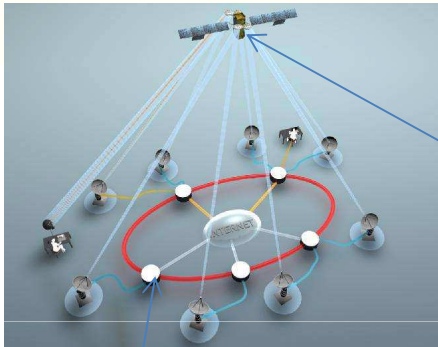

### KaSatPro Business Intranet Access :

- Business Intranet Access service by satellite in Europe
- Increased service availability with professional grade terminal
- One static IP address
- VPN connectivity with additional Accelerator
- Minimum guaranteed bandwidth
- Specialised Technical Premium Support
- Options: Volume Booster, National IP's, VOIP, Traffic Prioritisation, Traffic Management