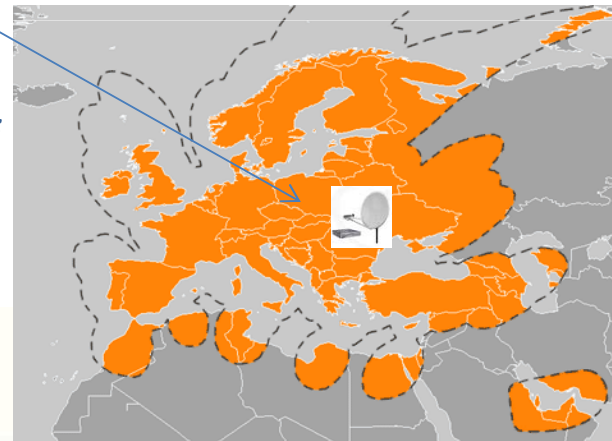

The main advantages of this service:

- Professional grade internet access
- Back up solutions
- Off load solutions