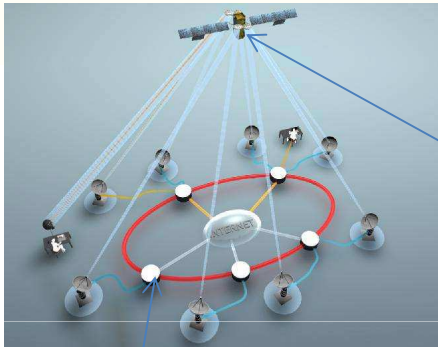

The main advantages of this service:

- Professional grade internet access
- Back up solutions
- Off load solutions

the internet

KaSatPro Business Intranet Access :

- Business Intranet Access service by satellite in Europe
- Increased service availability with professional grade terminal
- One static IP address
- VPN connectivity with additional Accelerator
- Minimum guaranteed bandwidth
- Specialised Technical Premium Support
- Options: Volume Booster, National IP's, VOIP, Traffic Prioritisation, Traffic Management