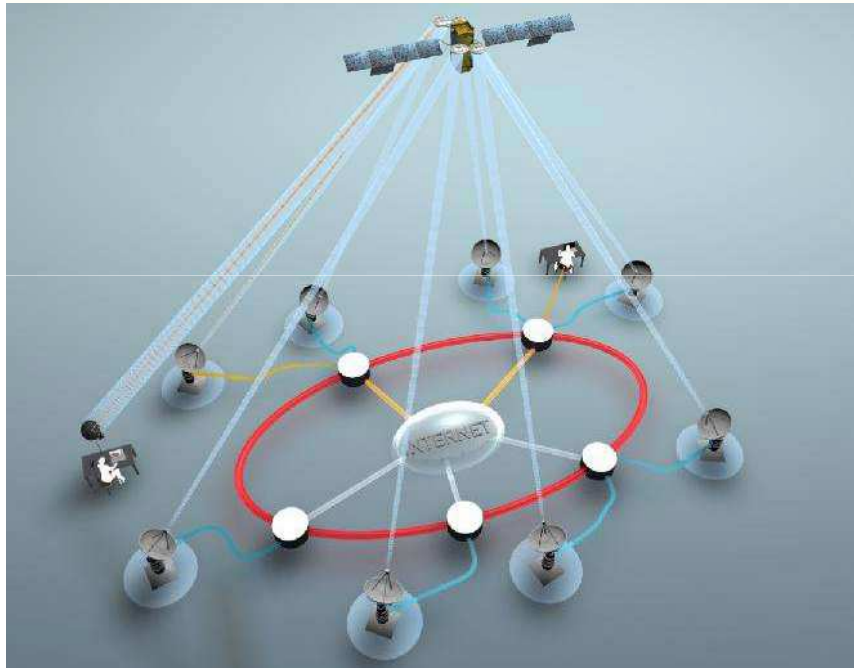

82 beams of 250 km give full

European Coverage

Frequencies reused 20 times

Mhz 8 times more cost-effective

Providing a huge capacity

Capacity per spot 475Mbps

Total capacity: beyond 90 Gbps

Ka-Sat Earth Stations

Dedicated Ground Infrastructure

Own ring with 10 Gateways all over Europe
Typically with 9m antenna & 500 Watt Earth Stations
Operated by the Italian Subsidiary Skylogic
Fiber ring fully redundant (20 GB + 20 GB)
Ka-Sat Backbone accessible via Network POPs

- **Quick installation and activation**
 - Available anywhere in satellite service area
 - No need of PC software
 - Fast & easy installation
- **Total independence from terrestrial infrastructure**
 - No telephone line required
- **High quality services**
 - High upload and download speeds
 - Flexibility and scalability
 - VPN pass-through
- **Standard Broadband SLA**
 - 24/7/365 monitoring to detect/correct potential problems preventively
 - 24/7/365 NOC service at Turin
 - 99,5% Beam Yearly Service Availability excluding unavailability due to events such as Maintenance, Force Majeure...

KaSatPro Networks / VNO

- Allows customers to create scalable private networks with different speeds, performance and QOS to satisfy different requirements for different types of end users.
- For web surfing or data connectivity, for Cloud and even for legacy applications, KaSatPro VNO enables operators to partition the satellite network and efficiently allocate resources to specific end customers.
- KaSatPro VNO integrates the latest satellite features and the most advanced technology to provide excellent tailored and reliable services.
- VNOs on KA-SAT can change capabilities easily without altering remote site equipment in both directions.
- A software development kit is available for custom applications