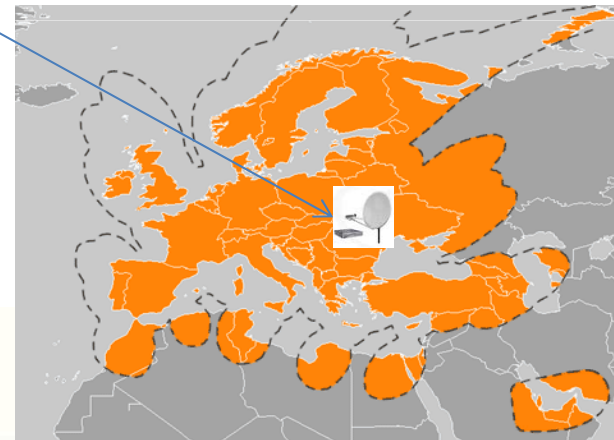

KaSatPro Business Intranet Access :

- Business Intranet Access service by satellite in Europe
- Increased service availability with professional grade terminal
- One static IP address
- VPN connectivity with additional Accelerator
- Minimum guaranteed bandwidth
- Specialised Technical Premium Support
- Options: Volume Booster, National IP's, VOIP, Traffic Prioritisation, Traffic Management