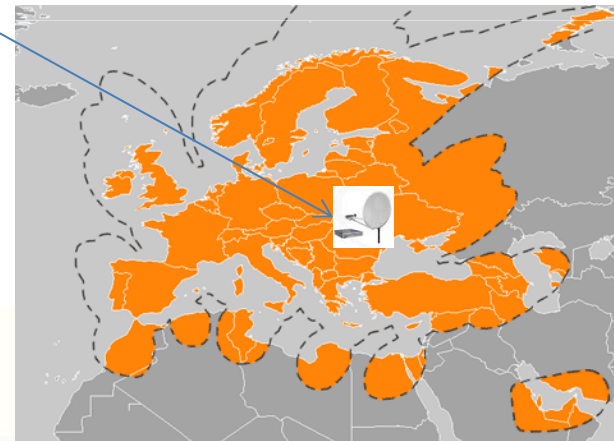

KaSatPro Business Intranet Access :

- Business Intranet Access service by satellite in Europe
- Increased service availability with professional grade terminal
- One static IP address
- VPN connectivity with additional Accelerator
- Minimum guaranteed bandwidth
- Specialised Technical Premium Support
- Options: Volume Booster, National IP's, VOIP, Traffic Prioritisation, Traffic Management

The main advantages of this service:

- Professional intranet access
- Secure connection
- LAN interconnection
- Back up solutions
- Off load solution