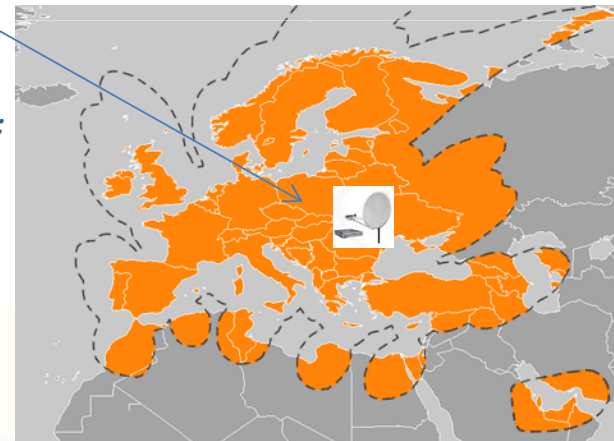

The main advantages of this service:

- Professional grade internet access
- Back up solutions
- Off load solutions

the internet