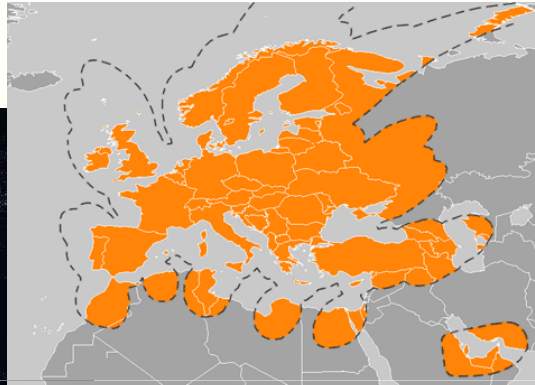

Eutelsat Ka-Sat

Ka-Sat Satellite

Ka-Sat

- Launched End 2010
- Operational since May 2011
- Started with Consumer Service
- Professional Services since 2013
- Orbital position: 9°E
(near Hotbird at 13°E !)
- Frequency band: Ka
- Lifetime: 16 years

Ka-Sat Multispot Coverage

Europe, Mediterranean Basin & Persian gulf coverage

Ka-Band

Twice more frequency band

No interference

Small size antennas

Optimized for data and IP traffic

Multispot