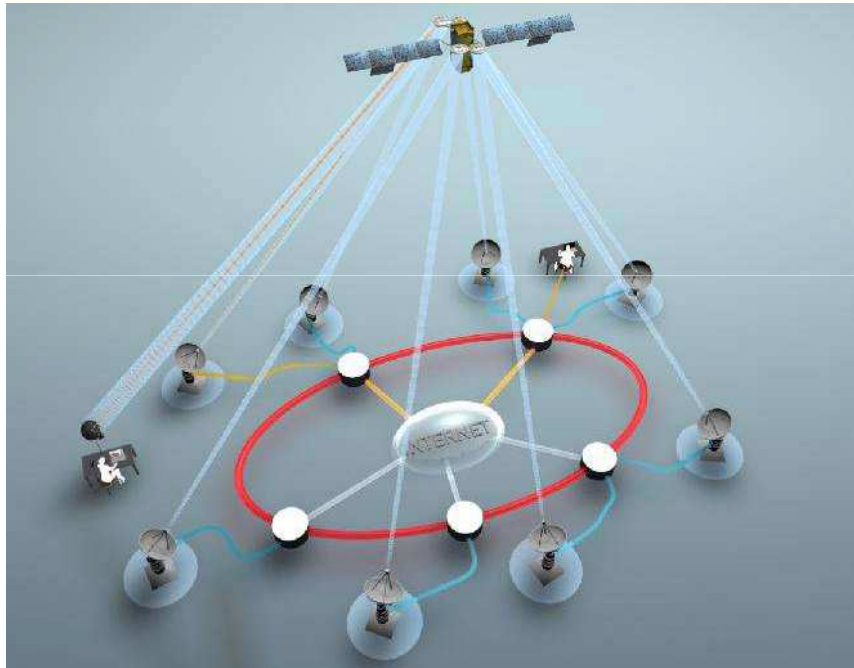

Ka-Sat
Earth Stations

Dedicated Ground Infrastructure

Own ring with 10 Gateways all over Europe
Typically with 9m antenna & 500 Watt Earth Stations
Operated by the Italian Subsidiary Skylogic
Fiber ring fully redundant (20 GB + 20 GB)
Ka-Sat Backbone accessible via Network POPs

- **Quick installation and activation**
 - Available anywhere in satellite service area
 - No need of PC software
 - Fast & easy installation
- **Total independence from terrestrial infrastructure**
 - No telephone line required
- **High quality services**
 - High upload and download speeds
 - Flexibility and scalability
 - VPN pass-through
- **Standard Broadband SLA**
 - 24/7/365 monitoring to detect/correct potential problems preventively
 - 24/7/365 NOC service at Turin
 - 99,5% Beam Yearly Service Availability excluding unavailability due to events such as Maintenance, Force Majeure...

KaSatPro Networks / VNO

- Allows customers to create scalable private networks with different speeds, performance and QOS to satisfy different requirements for different types of end users.
- For web surfing or data connectivity, for Cloud and even for legacy applications, KaSatPro VNO enables operators to partition the satellite network and efficiently allocate resources to specific end customers.
- KaSatPro VNO integrates the latest satellite features and the most advanced technology to provide excellent tailored and reliable services.
- VNOs on KA-SAT can change capabilities easily without altering remote site equipment in both directions.
- A software development kit is available for custom applications