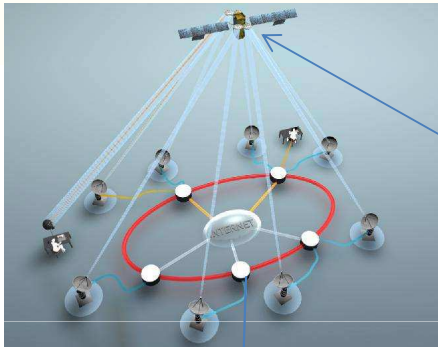

M2
MEAT

KaSatPro Broadband Internet Access

KaSatPro Broadband Internet Access :

- Business Grade Internet Access service by satellite in Europe
- Increased service availability with professional grade terminal
- One static IP address
- Minimum guaranteed bandwidth
- Specialised Technical Premium Support
- Options: Volume Booster, National IP's, VOIP, Traffic Prioritisation, Traffic Management