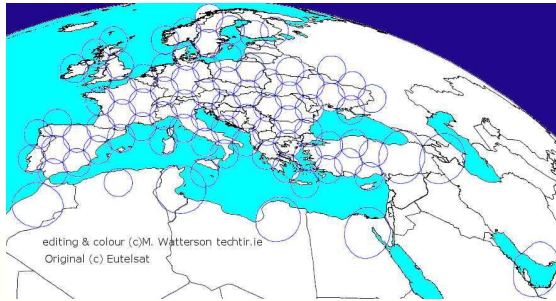

Europe, Mediterranean Basin & Persian gulf coverage

Ka-Band

Twice more frequency band

No interference

Small size antennas

Optimized for data and IP traffic

Multispot

82 beams of 250 km give full

European Coverage

Frequencies reused 20 times

Mhz 8 times more cost-effective

Providing a huge capacity

Capacity per spot 475Mbps

Total capacity: beyond 90 Gbps