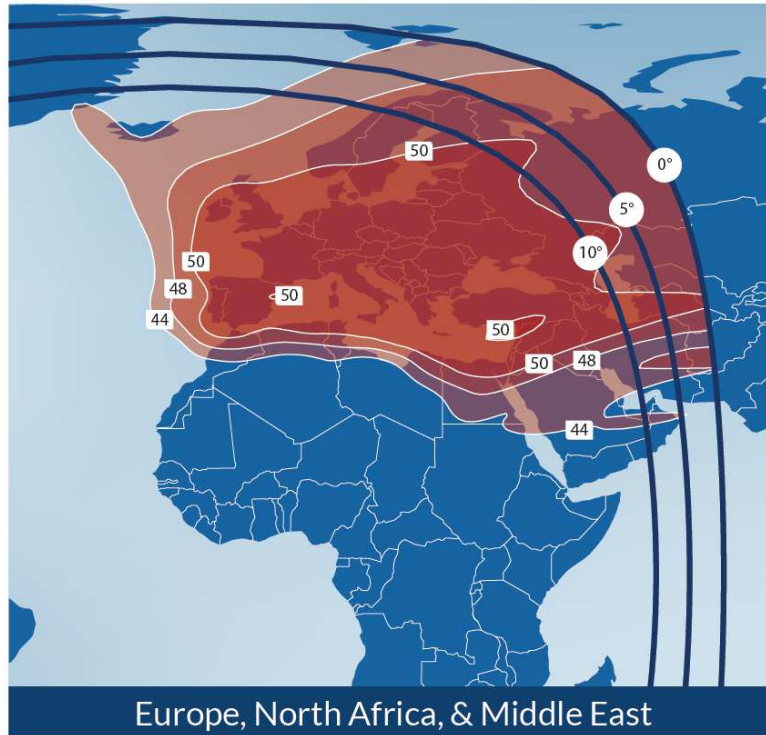

Europe (Telesat T12 Satellite at 15° West)

Europe / Middle East (Eutelsat E36 Satellite at 36° East)